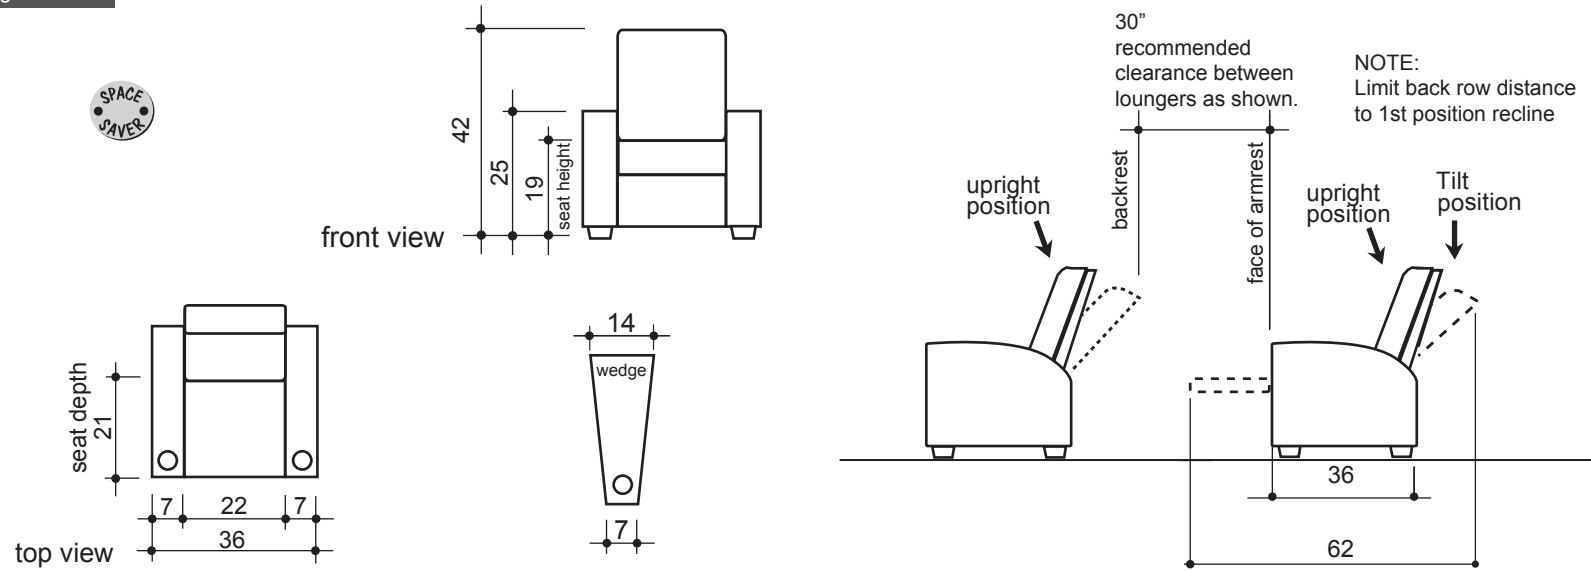

lounger detail

seating configuration