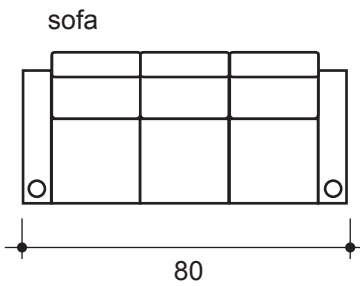

lounger detail

NOTE:  
Space saver require only 3" to 4"  
placement from wall for full recline

seating configuration

dimensions may vary slightly