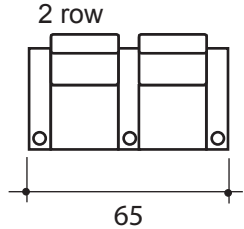

lounger detail

NOTE:  
Space saver require only 3" to 4"  
placement from wall for full recline

seating configuration

dimensions may vary slightly