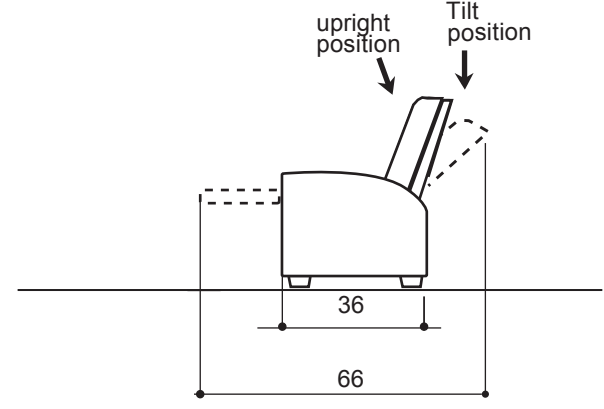

lounger detail

NOTE:  
Space saver require only 3" to 4"  
placement from wall for full recline

seating configuration

dimensions may vary slightly