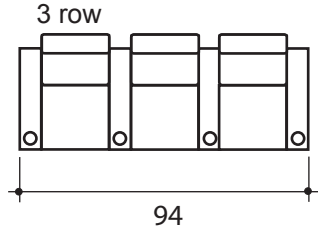

lounger detail

NOTE:  
Space saver require only 3" to 4"  
placement from wall for full recline

seating configuration

dimensions may vary slightly