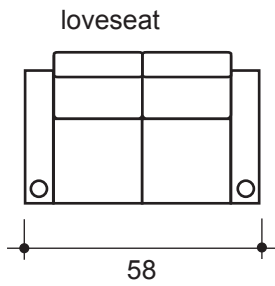

lounger detail

NOTE:  
Space saver require only 3" to 4"  
placement from wall for full recline

seating configuration

dimensions may vary slightly