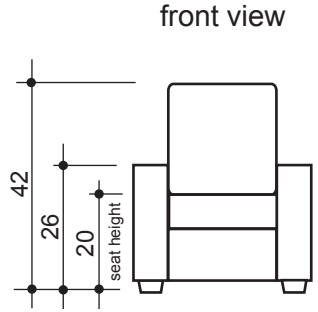

lounger detail

NOTE:  
Space saver require only 3" to 4"  
placement from wall for full recline

seating configuration

dimensions may vary slightly