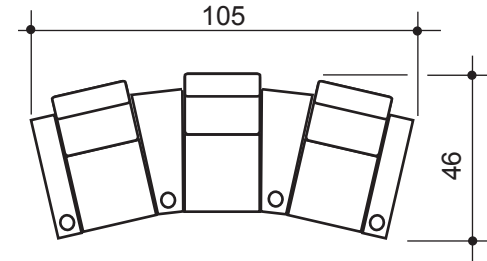

lounger detail

NOTE:  
Space saver require only 3" to 4"  
placement from wall for full recline

seating configuration

dimensions may vary slightly