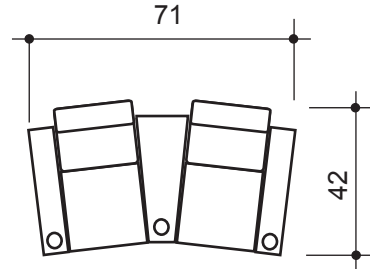

lounger detail

NOTE:  
Space saver require only 3" to 4"  
placement from wall for full recline

seating configuration

dimensions may vary slightly