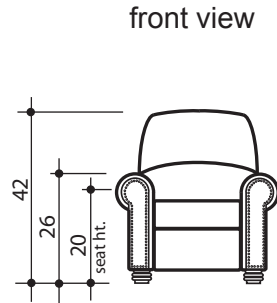

lounger detail

NOTE:  
Space saver require only 3" to 4"  
placement from wall for full recline

seating configuration

dimensions may vary slightly