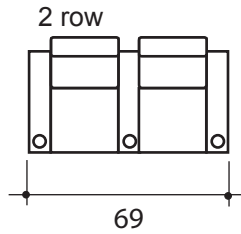

lounger detail

NOTE:  
Space saver require only 3" to 4"  
placement from wall for full recline

seating configuration

dimensions may vary slightly