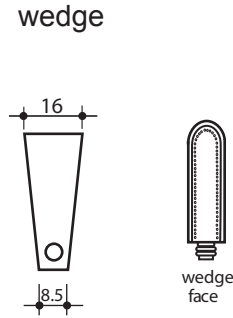

lounger detail

NOTE:  
Space saver require only 3" to 4"  
placement from wall for full recline

seating configuration

dimensions may vary slightly