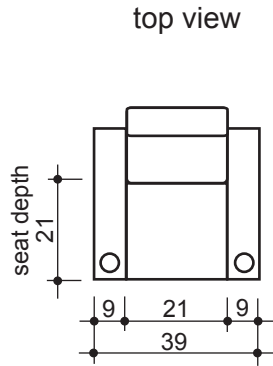

lounger detail

NOTE:  
Space saver require only 3" to 4"  
placement from wall for full recline

seating configuration

dimensions may vary slightly