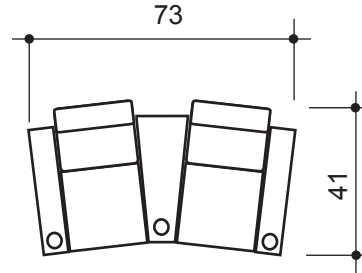

lounger detail

NOTE:  
Space saver require only 3" to 4"  
placement from wall for full recline

seating configuration

dimensions may vary slightly