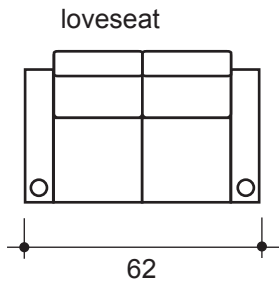

lounger detail

NOTE:  
Space saver require only 3" to 4"  
placement from wall for full recline

seating configuration

dimensions may vary slightly