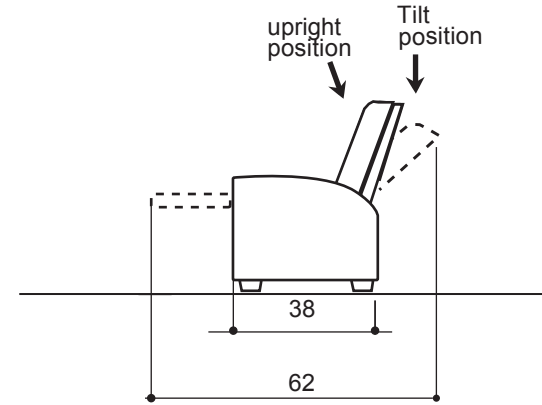

lounger detail

NOTE:  
Space saver require only 3" to 4"  
placement from wall for full recline

seating configuration

dimensions may vary slightly