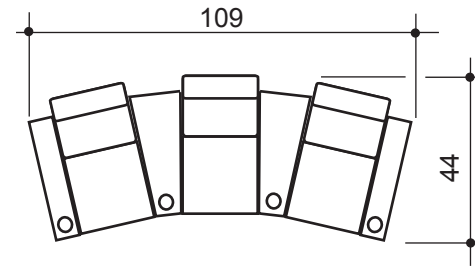

lounger detail

NOTE:  
Space saver require only 3" to 4"  
placement from wall for full recline

seating configuration

dimensions may vary slightly