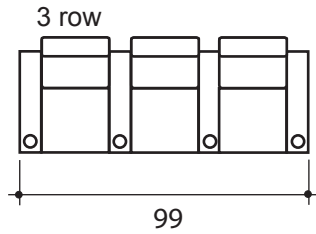

lounger detail

NOTE:  
Space saver require only 3" to 4"  
placement from wall for full recline

seating configuration

dimensions may vary slightly