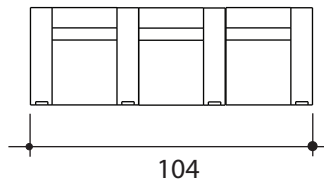

lounger detail

NOTE:  
Space saver require only 3" to 4"  
placement from wall for full recline

top view

front view

wedge

upright position  
Tilt position

seating configuration

2 row

3 row

80

120

loveseat

sofa

dimensions may vary slightly