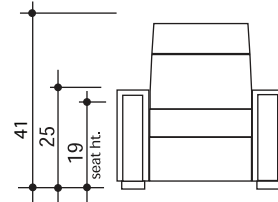

lounger detail

NOTE:  
Space saver require only 3" to 4"  
placement from wall for full recline

top view

front view

wedge

upright position  
Tilt position

seating configuration

2 row

3 row

80

120

loveseat

sofa

dimensions may vary slightly