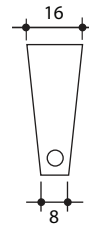

lounger detail

NOTE:  
Space saver require only 3" to 4"  
placement from wall for full recline

top view

front view

wedge

upright position  
Tilt position

seating configuration

2 row

3 row

80

120

loveseat

sofa

dimensions may vary slightly