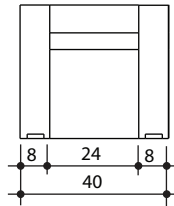

lounger detail

NOTE:  
Space saver require only 3" to 4"  
placement from wall for full recline

top view

front view

wedge

upright position  
Tilt position

seating configuration

2 row

3 row

80

120

loveseat

sofa

dimensions may vary slightly