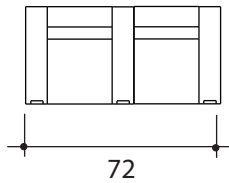

lounger detail

NOTE:  
Space saver require only 3" to 4"  
placement from wall for full recline

top view

front view

wedge

upright position  
Tilt position

seating configuration

2 row

3 row

80

120

loveseat

sofa

dimensions may vary slightly