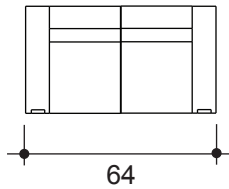

lounger detail

NOTE:  
Space saver require only 3" to 4"  
placement from wall for full recline

top view

front view

wedge

upright position  
Tilt position

seating configuration

2 row

3 row

80

120

loveseat

sofa

dimensions may vary slightly