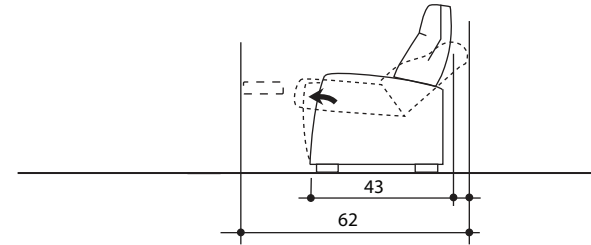

lounger detail

NOTE:  
Space saver require only 3" to 4"  
placement from wall for full recline

top view

front view

wedge

upright position  
Tilt position

seating configuration

2 row

3 row

80

120

loveseat

sofa

dimensions may vary slightly