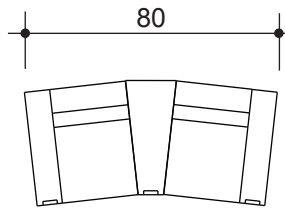

lounger detail

NOTE:  
Space saver require only 3" to 4"  
placement from wall for full recline

top view

front view

wedge

upright position  
Tilt position

seating configuration

2 row

3 row

80

120

loveseat

sofa

dimensions may vary slightly