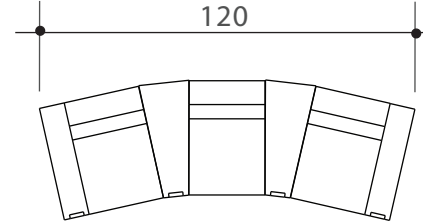

lounger detail

NOTE:  
Space saver require only 3" to 4"  
placement from wall for full recline

top view

front view

wedge

upright position  
Tilt position

seating configuration

2 row

3 row

80

120

loveseat

sofa

dimensions may vary slightly