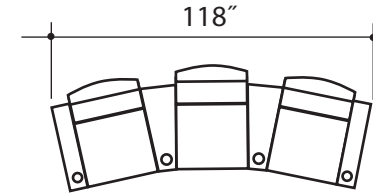

lounger detail

NOTE:
Space saver require only 3" to 4"
placement from wall for full recline

top view

front view

wedge

upright position
Tilt position

seating configuration

2 row

3 row

loveseat

sofa

dimensions may vary slightly