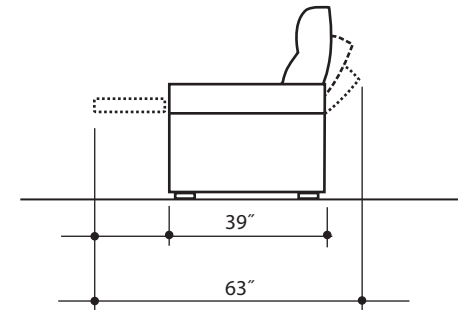

lounger detail

NOTE:
Space saver require only 3" to 4"
placement from wall for full recline

top view

front view

wedge

upright position
Tilt position

seating configuration

2 row

3 row

loveseat

sofa

dimensions may vary slightly