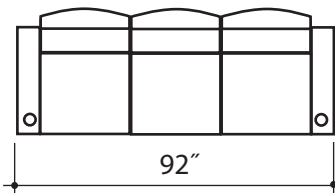

lounger detail

NOTE:
Space saver require only 3" to 4"
placement from wall for full recline

top view

front view

wedge

upright position
Tilt position

seating configuration

2 row

3 row

loveseat

sofa

dimensions may vary slightly