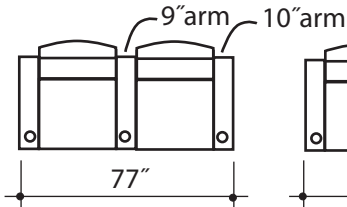

lounger detail

NOTE:
Space saver require only 3" to 4"
placement from wall for full recline

top view

front view

wedge

upright position
Tilt position

seating configuration

2 row

3 row

loveseat

sofa

dimensions may vary slightly