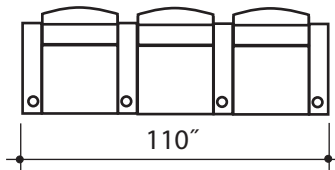

lounger detail

NOTE:
Space saver require only 3" to 4"
placement from wall for full recline

top view

front view

wedge

upright position
Tilt position

seating configuration

2 row

3 row

loveseat

sofa

dimensions may vary slightly