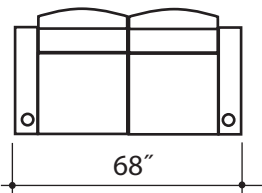

lounger detail

NOTE:
Space saver require only 3" to 4"
placement from wall for full recline

top view

front view

wedge

upright position
Tilt position

seating configuration

2 row

3 row

loveseat

sofa

dimensions may vary slightly