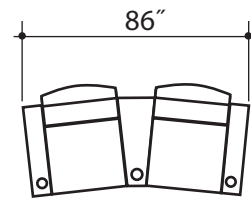

lounger detail

NOTE:
Space saver require only 3" to 4"
placement from wall for full recline

top view

front view

wedge

upright position
Tilt position

seating configuration

2 row

3 row

loveseat

sofa

dimensions may vary slightly