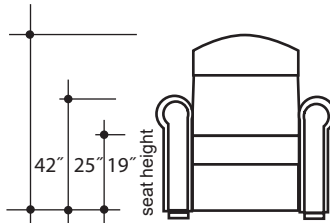

lounger detail

NOTE:
Space saver require only 3" to 4"
placement from wall for full recline

top view

front view

wedge

upright position
Tilt position

seating configuration

2 row

3 row

loveseat

sofa

dimensions may vary slightly