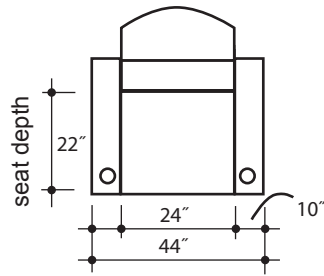

lounger detail

NOTE:
Space saver require only 3" to 4"
placement from wall for full recline

top view

front view

wedge

upright position
Tilt position

seating configuration

2 row

3 row

loveseat

sofa

dimensions may vary slightly