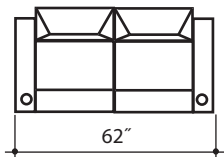

lounger detail

NOTE:
Space saver require only 3" to 4"
placement from wall for full recline

seating configuration

2 row

3 row

loveseat

sofa

dimensions may vary slightly