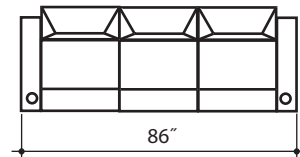

lounger detail

NOTE:
Space saver require only 3" to 4"
placement from wall for full recline

seating configuration

2 row

3 row

loveseat

sofa

dimensions may vary slightly