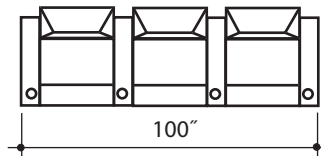

lounger detail

NOTE:
Space saver require only 3" to 4"
placement from wall for full recline

seating configuration

2 row

3 row

loveseat

sofa

dimensions may vary slightly