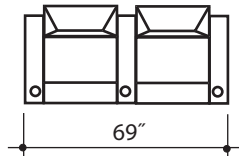

lounger detail

NOTE:
Space saver require only 3" to 4"
placement from wall for full recline

seating configuration

2 row

3 row

loveseat

sofa

dimensions may vary slightly