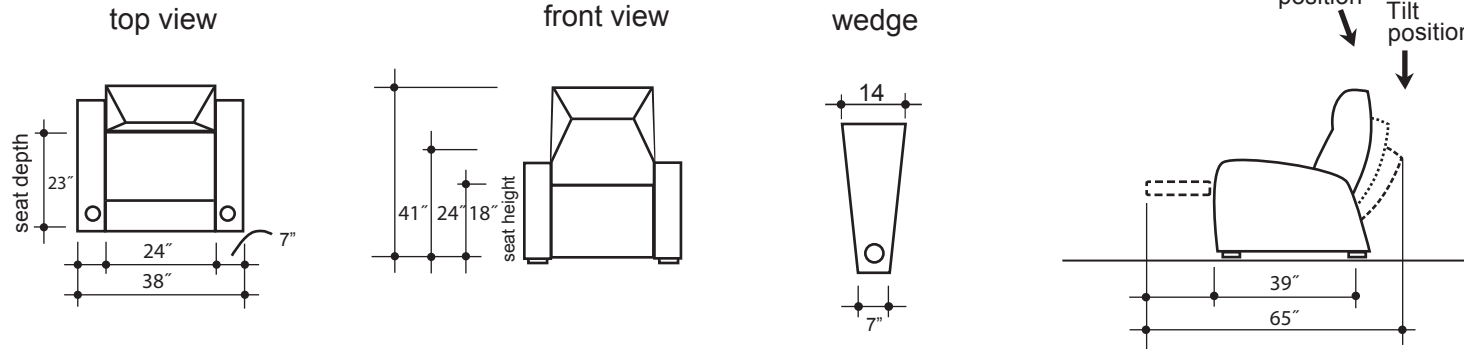

lounger detail

NOTE:
Space saver require only 3" to 4"
placement from wall for full recline

seating configuration

2 row

3 row

loveseat

sofa

dimensions may vary slightly