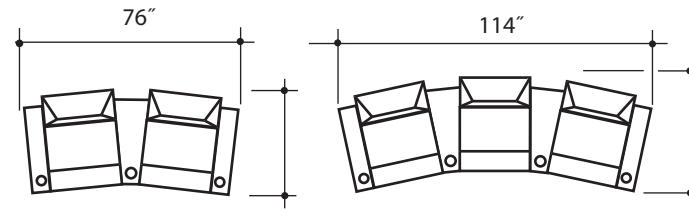

lounger detail

NOTE:
Space saver require only 3" to 4"
placement from wall for full recline

seating configuration

2 row

3 row

loveseat

sofa

dimensions may vary slightly